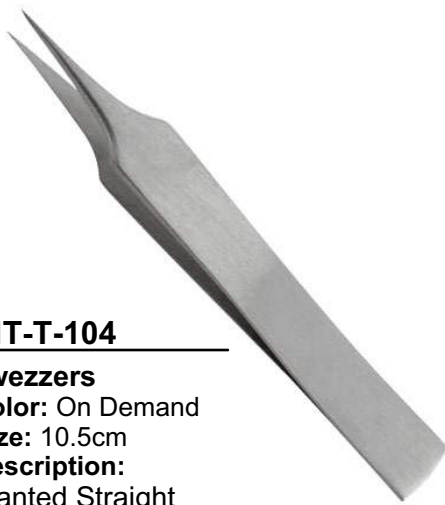

NT-T-104

Tweezers

Color: On Demand

Size: 10.5cm

Description:

Slanted Straight