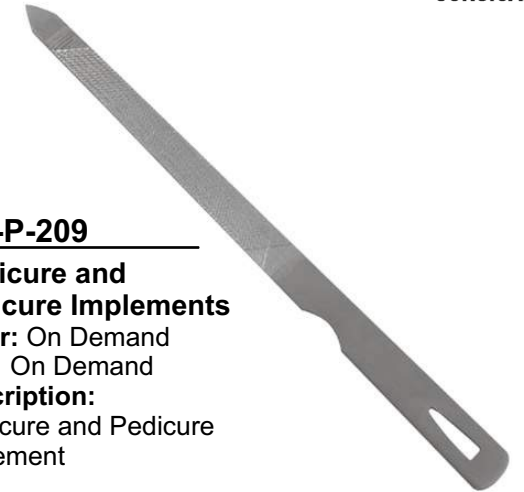

NT-P-209

Manicure and Pedicure Implements

Color: On Demand

Size: On Demand

Description:

Manicure and Pedicure Implement