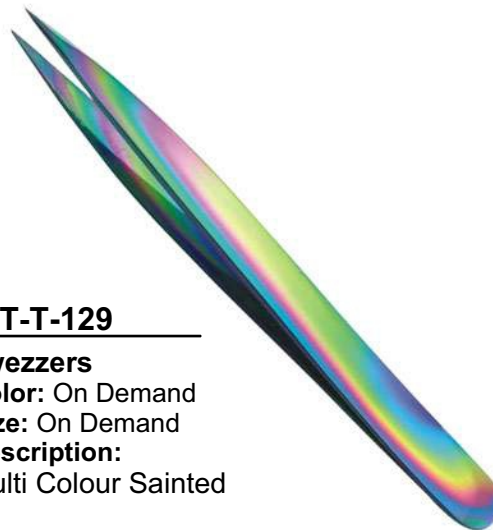

NT-T-129

Tweezers
Color: On Demand
Size: On Demand
Description:
Multi Colour Sainted