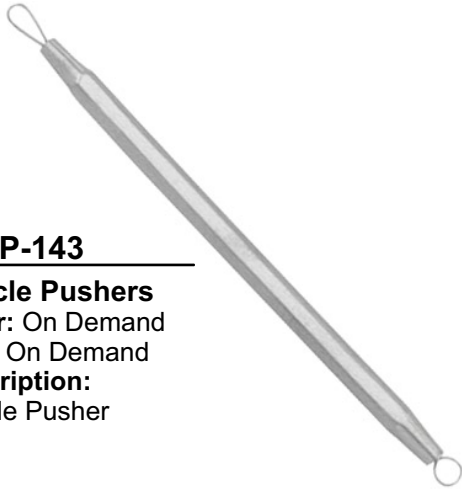

CUTICLE PUSHERS

NT-P-143

Cuticle Pushers
Color: On Demand
Size: On Demand
Description:
Cuticle Pusher