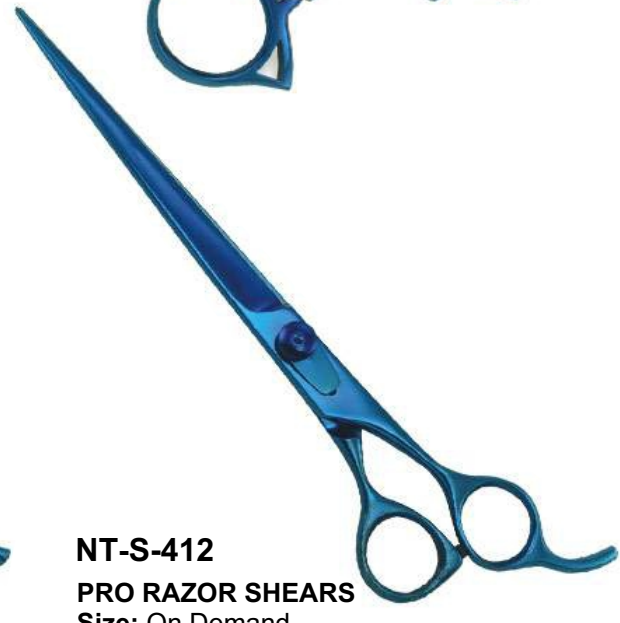

NT-S-412

PRO RAZOR SHEARS

Size: On Demand

Description:

Barber / Hairdressing Scissors
Titanium Coated Blue Color
with razor edge blades