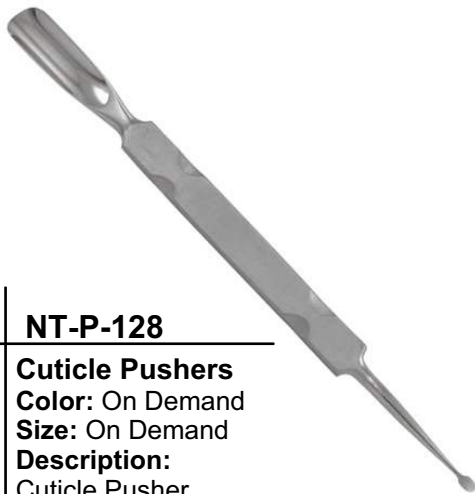

NT-P-128

Cuticle Pushers
Color: On Demand
Size: On Demand
Description:
Cuticle Pusher