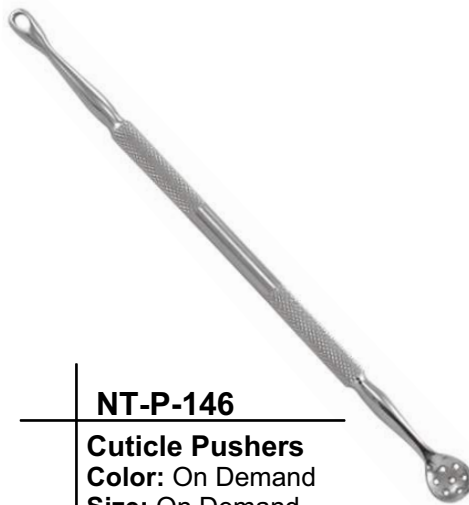

NT-P-146

Cuticle Pushers
Color: On Demand
Size: On Demand
Description:
Cuticle Pusher