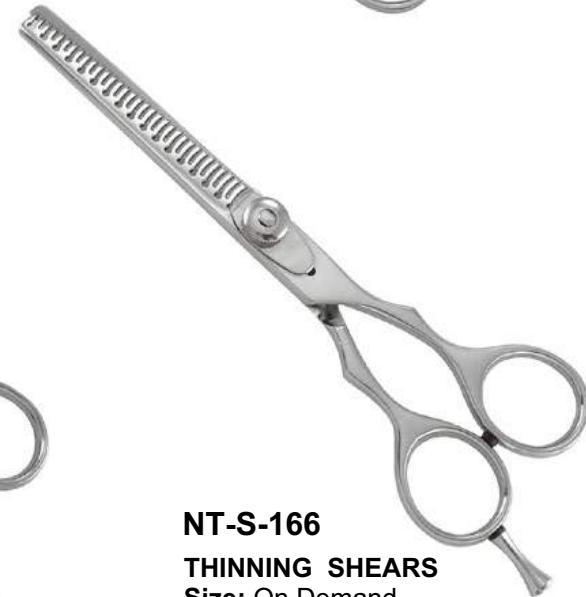

NT-S-166
THINNING SHEARS
Size: On Demand
Description:
Sharp Edge, Comfortable Grip, Stylish Design,
Scratchless, Smooth In Use,

NT-S-166
THINNING SHEARS
Size: On Demand
Description:
Sharp Edge, Comfortable Grip, Stylish Design,
Scratchless, Smooth In Use,