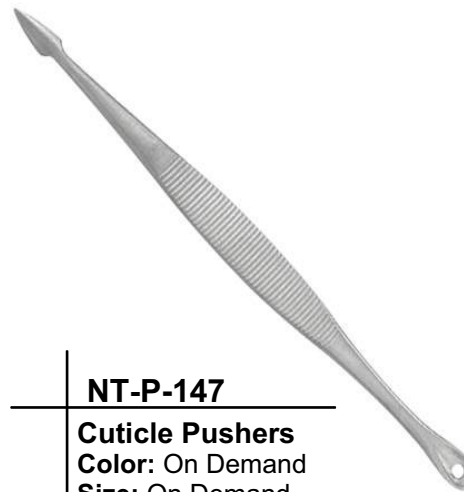

NT-P-147

Cuticle Pushers
Color: On Demand
Size: On Demand
Description:
Cuticle Pusher