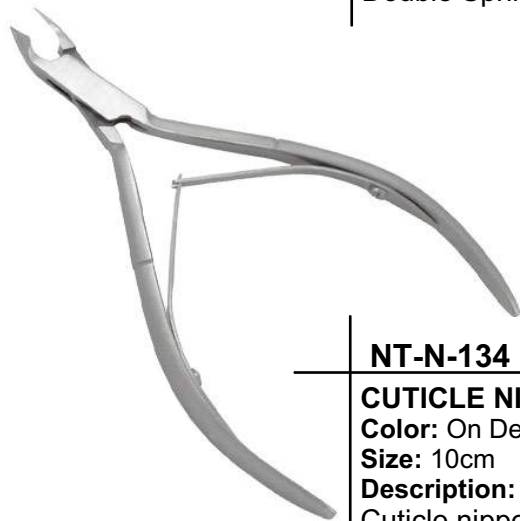

**CUTICLE NIPPER**

**Color:** On Demand

**Size:** 10cm

**Description:**

Cuticle nipper,  
Regular Handle

# CUTICLE NIPPERS

**NT-N-131**  
**CUTICLE NIPPER**  
Color: On Demand  
Size: 10cm  
Description:  
Cuticle nipper,  
Double Spring

**NT-N-132**  
**CUTICLE NIPPER**  
Color: On Demand  
Size: 10cm  
Description:  
Cuticle nipper,  
Single Spring  
Double Handle

**NT-N-133**  
**CUTICLE NIPPER**  
Color: On Demand  
Size: 10cm  
Description:  
Cuticle nipper,  
Double Spring

**NT-N-134**  
**CUTICLE NIPPER**  
Color: On Demand  
Size: 10cm  
Description:  
Cuticle nipper,  
Double Spring