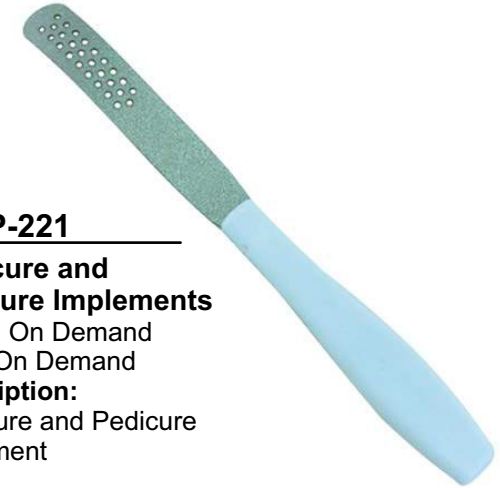

NT-P-221

Manicure and Pedicure Implements

Color: On Demand

Size: On Demand

Description:

Manicure and Pedicure Implement