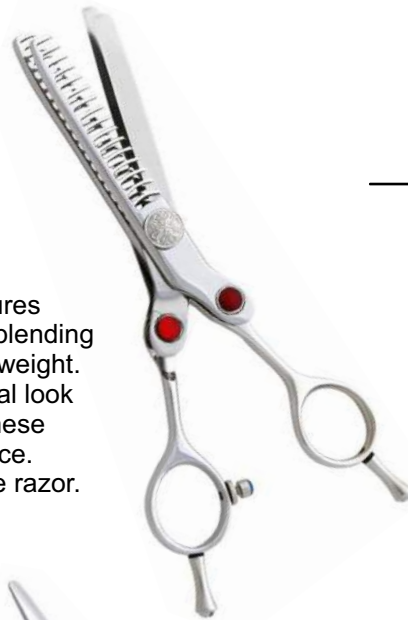

Description:

This double shear blends and textures in one action. A 24-tooth blade for blending and a 16-tooth blade for removing weight. Create a softer texture and a natural look in half the time. Forged from Japanese Hitachi Steel for greater performance. Includes a case and a silver texture razor.