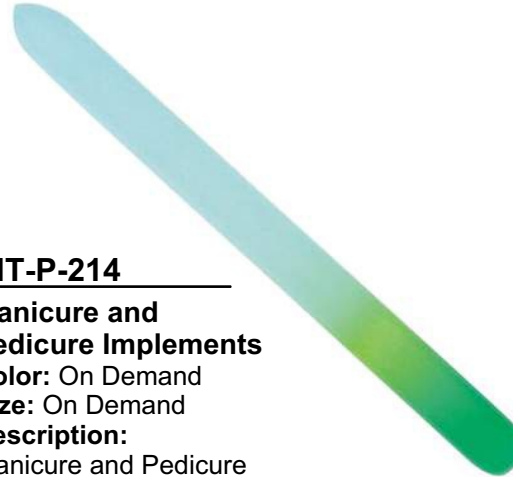

NT-P-214

Manicure and Pedicure Implements
Color: On Demand
Size: On Demand
Description:
Manicure and Pedicure Implement