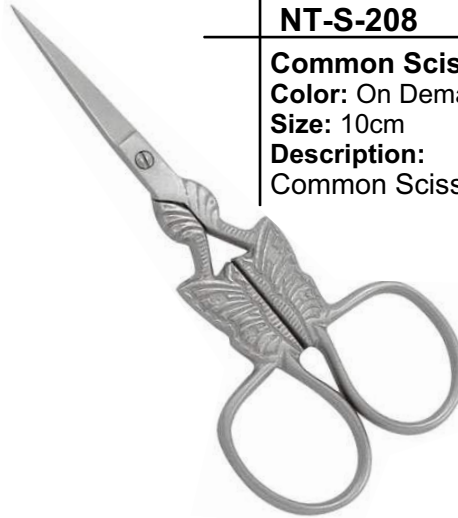

NT-S-208

Common Scissors
Color: On Demand
Size: 10cm
Description:
Common Scissors