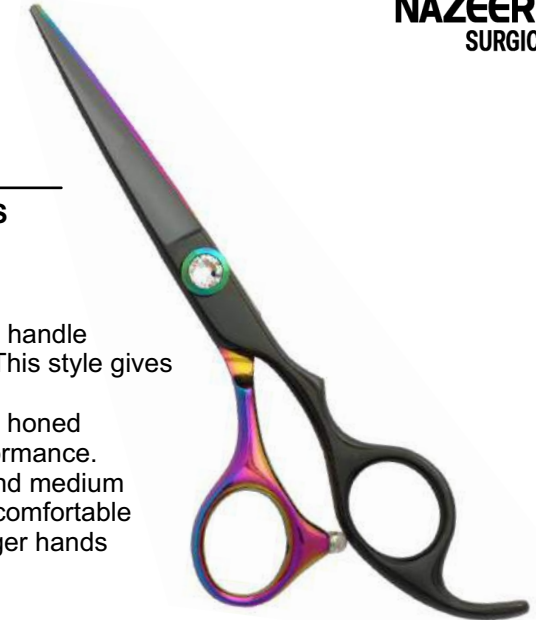

### TITANIUM COLOR SHEARS

**Color:** Silver

**Size:** On Demand

**Description:**

This shear features an offset handle designed to open the hand. This style gives you a more relaxed position. Anti-push edges are expertly honed for superior hair cutting performance. Medium sized finger holes and medium weight make this hair shear comfortable for stylist with medium to larger hands