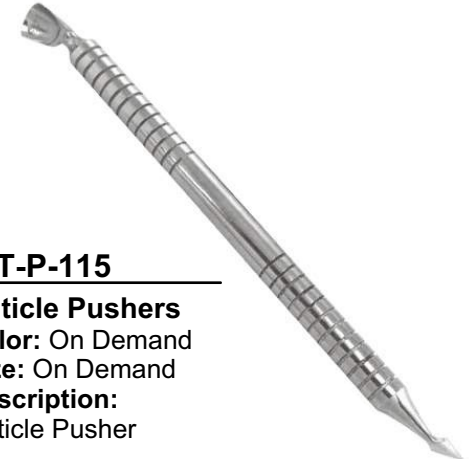

NT-P-115

Cuticle Pushers
Color: On Demand
Size: On Demand
Description:
Cuticle Pusher