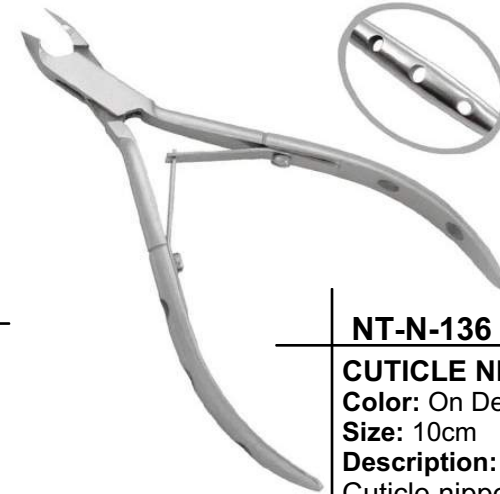

NT-N-136
CUTICLE NIPPER
Color: On Demand
Size: 10cm
Description:
Cuticle nipper,
Double Spring