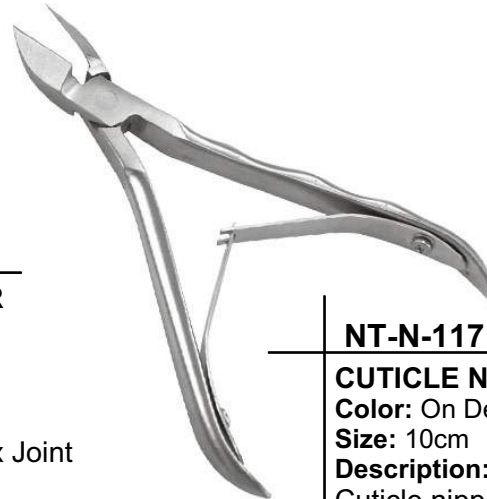

NT-N-117

CUTICLE NIPPER

Color: On Demand

Size: 10cm

Description:

Cuticle nipper,
Double Spring Box Joint