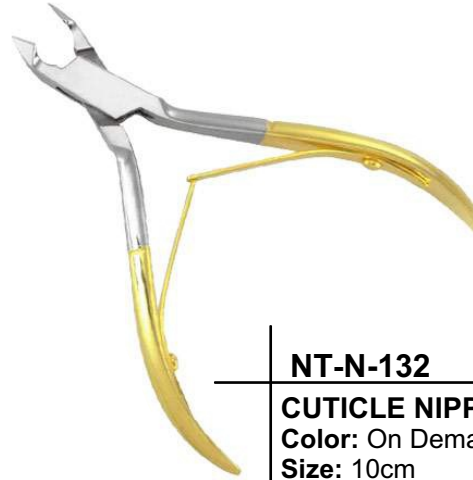

Cuticle nipper,  
Double Spring Box Joint

**NT-N-129**

**CUTICLE NIPPER**

**Color:** On Demand

**Size:** 10cm

**Description:**

Cuticle nipper,  
Double Spring Box Joint

**NT-N-130**

**CUTICLE NIPPER**

**Color:** On Demand

**Size:** 10cm

**Description:**

Cuticle nipper,  
Regular Handle

# CUTICLE NIPPERS

**NT-N-131**  
**CUTICLE NIPPER**  
Color: On Demand  
Size: 10cm  
Description:  
Cuticle nipper,  
Double Spring

**NT-N-132**  
**CUTICLE NIPPER**  
Color: On Demand  
Size: 10cm  
Description:  
Cuticle nipper,  
Single Spring  
Double Handle