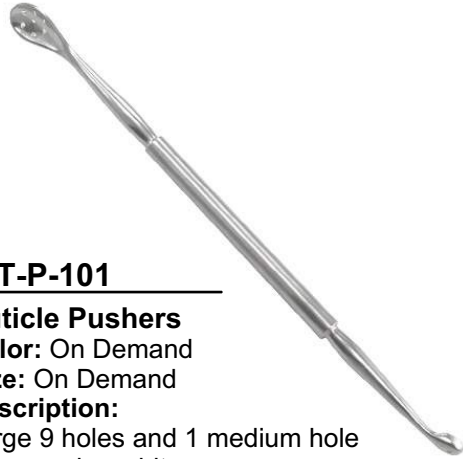

CUTICLE PUSHERS

NT-P-101

Cuticle Pushers

Color: On Demand

Size: On Demand

Description:

Large 9 holes and 1 medium hole for removing white head and black head